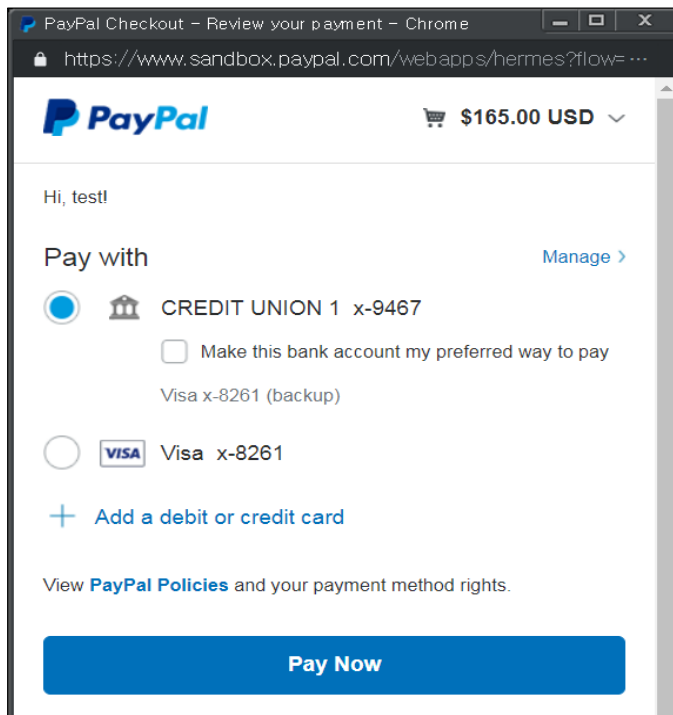

Enter your password then click the Log in button

Log in to your PayPal account - Chrome
https://www.sandbox.paypal.com/checkoutnow?locale=...

PayPal

Pay with PayPal
With a PayPal account, you're eligible for free return shipping, Purchase Protection, and more.

soom1-buyer@dollsoom.com [Change](#)

.....

Stay logged in for faster purchases [?](#)

Log In

[Having trouble logging in?](#)

or

STEP 7

Select the payment method
then click the Pay Now button